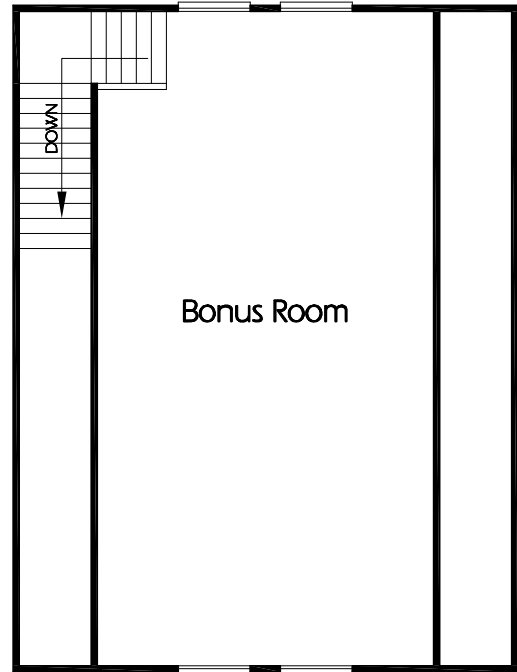

Garage 38'x37'

Upper Level
697± Sq. Feet

Garage 38'x37'
Version A

Hearthstone
Home Design
94 North 100 West - Bountiful, Utah 84010
Phone: (801) 298-2505 - Fax: (801) 298-3077
www.hearthstonedesign.com