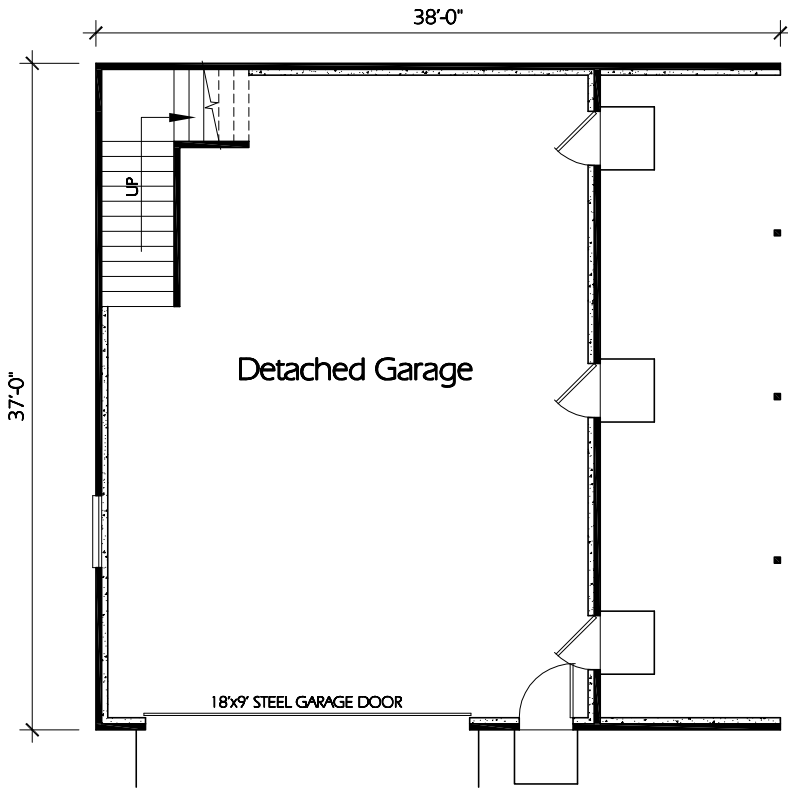

Garage 38'x37'

Upper Level
697± Sq. Feet

Garage 38'x37'
Version A

Hearthstone
Home Design
94 North 100 West - Bountiful, Utah 84010
Phone: (801) 298-2505 - Fax: (801) 298-3077
www.hearthstonedesign.com